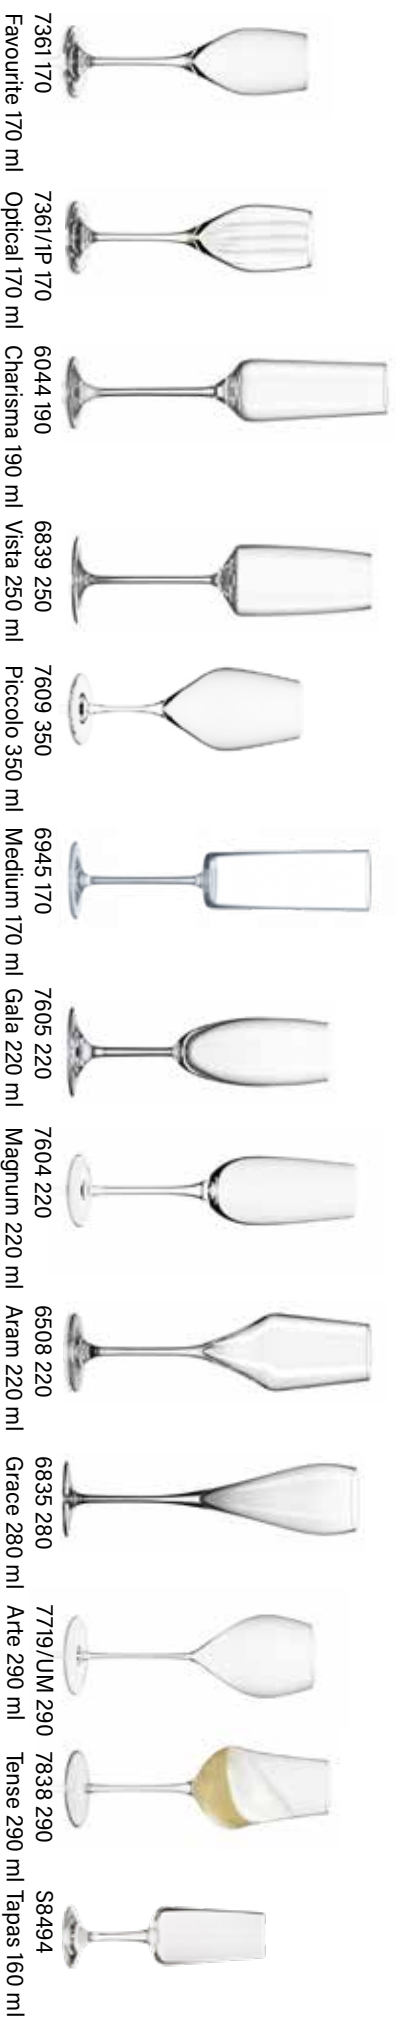

SEKT, PROSECCO AND SPARKLING WINES

SLIM AND OPEN-RIM GLASSES