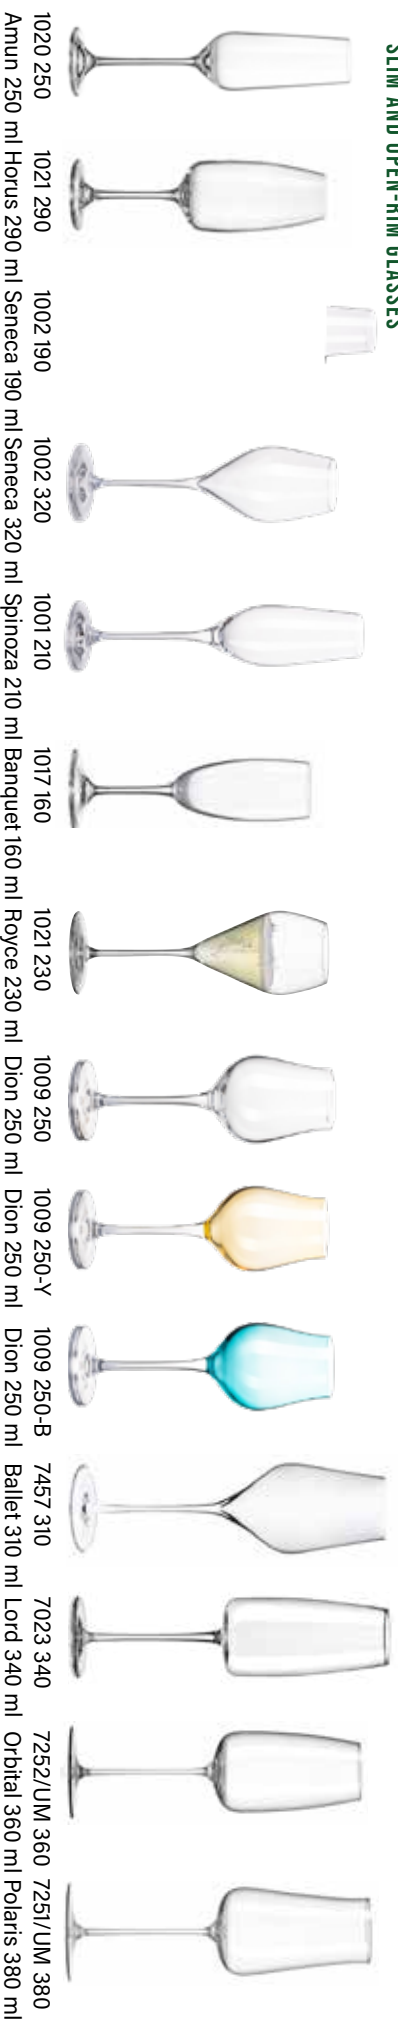

SEKT, PROSECCO AND SPARKLING WINES

SLIM AND OPEN-RIM GLASSES